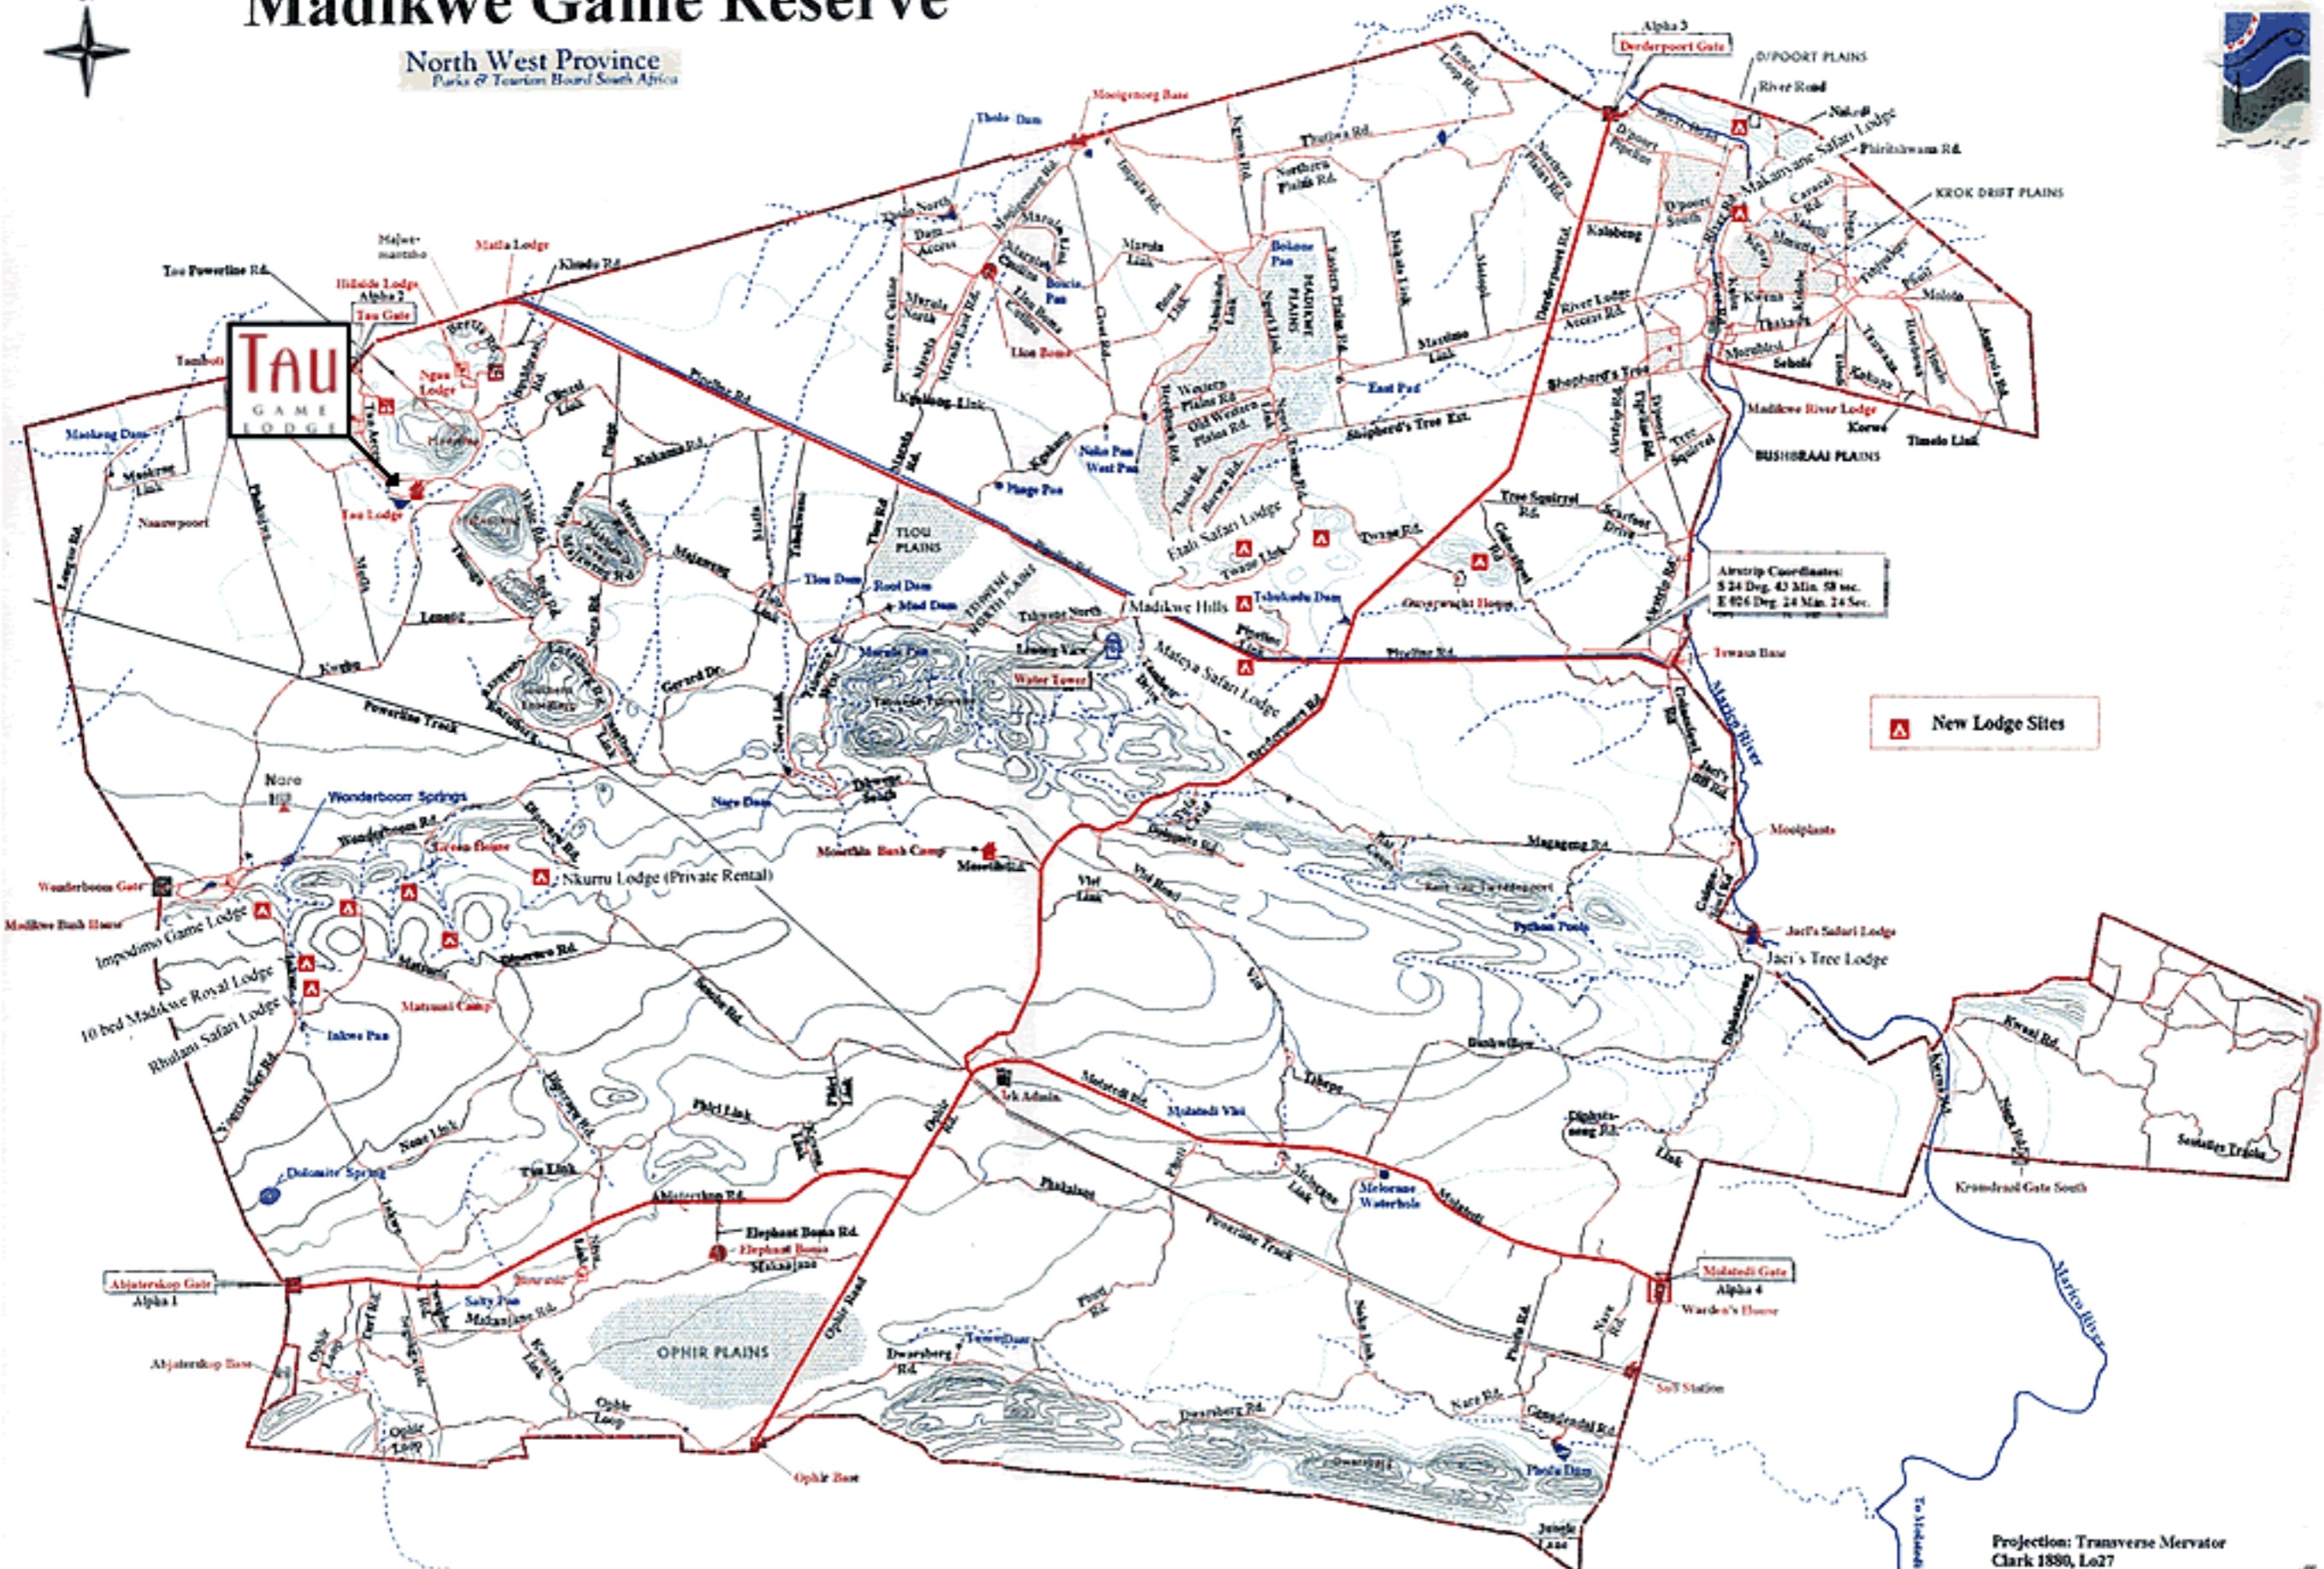

Madikwe Game Reserve

North West Province
Parks & Tourism Board South Africa

New Lodge Sites

Airstrip Coordinates:
S 24 Deg. 43 Min. 58 Sec.
E 026 Deg. 24 Min. 24 Sec.

0 1 2 3 4 5 6 7 8 9 Kilometers (scale:- 1:100,000)

Projection: Transverse Mercator
Clark 1880, Lo27
Boundary GPS prior to SA being switched off
Rds. GPS after SA switched off